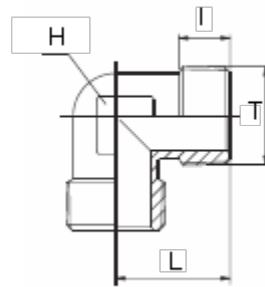

Data Sheet

Article number: 5891210TR14

Description: Elbow sleeve 1210TR
G1/4"

Measures

H = 12

L = 22.0

I = 11.5

T = 1/4"